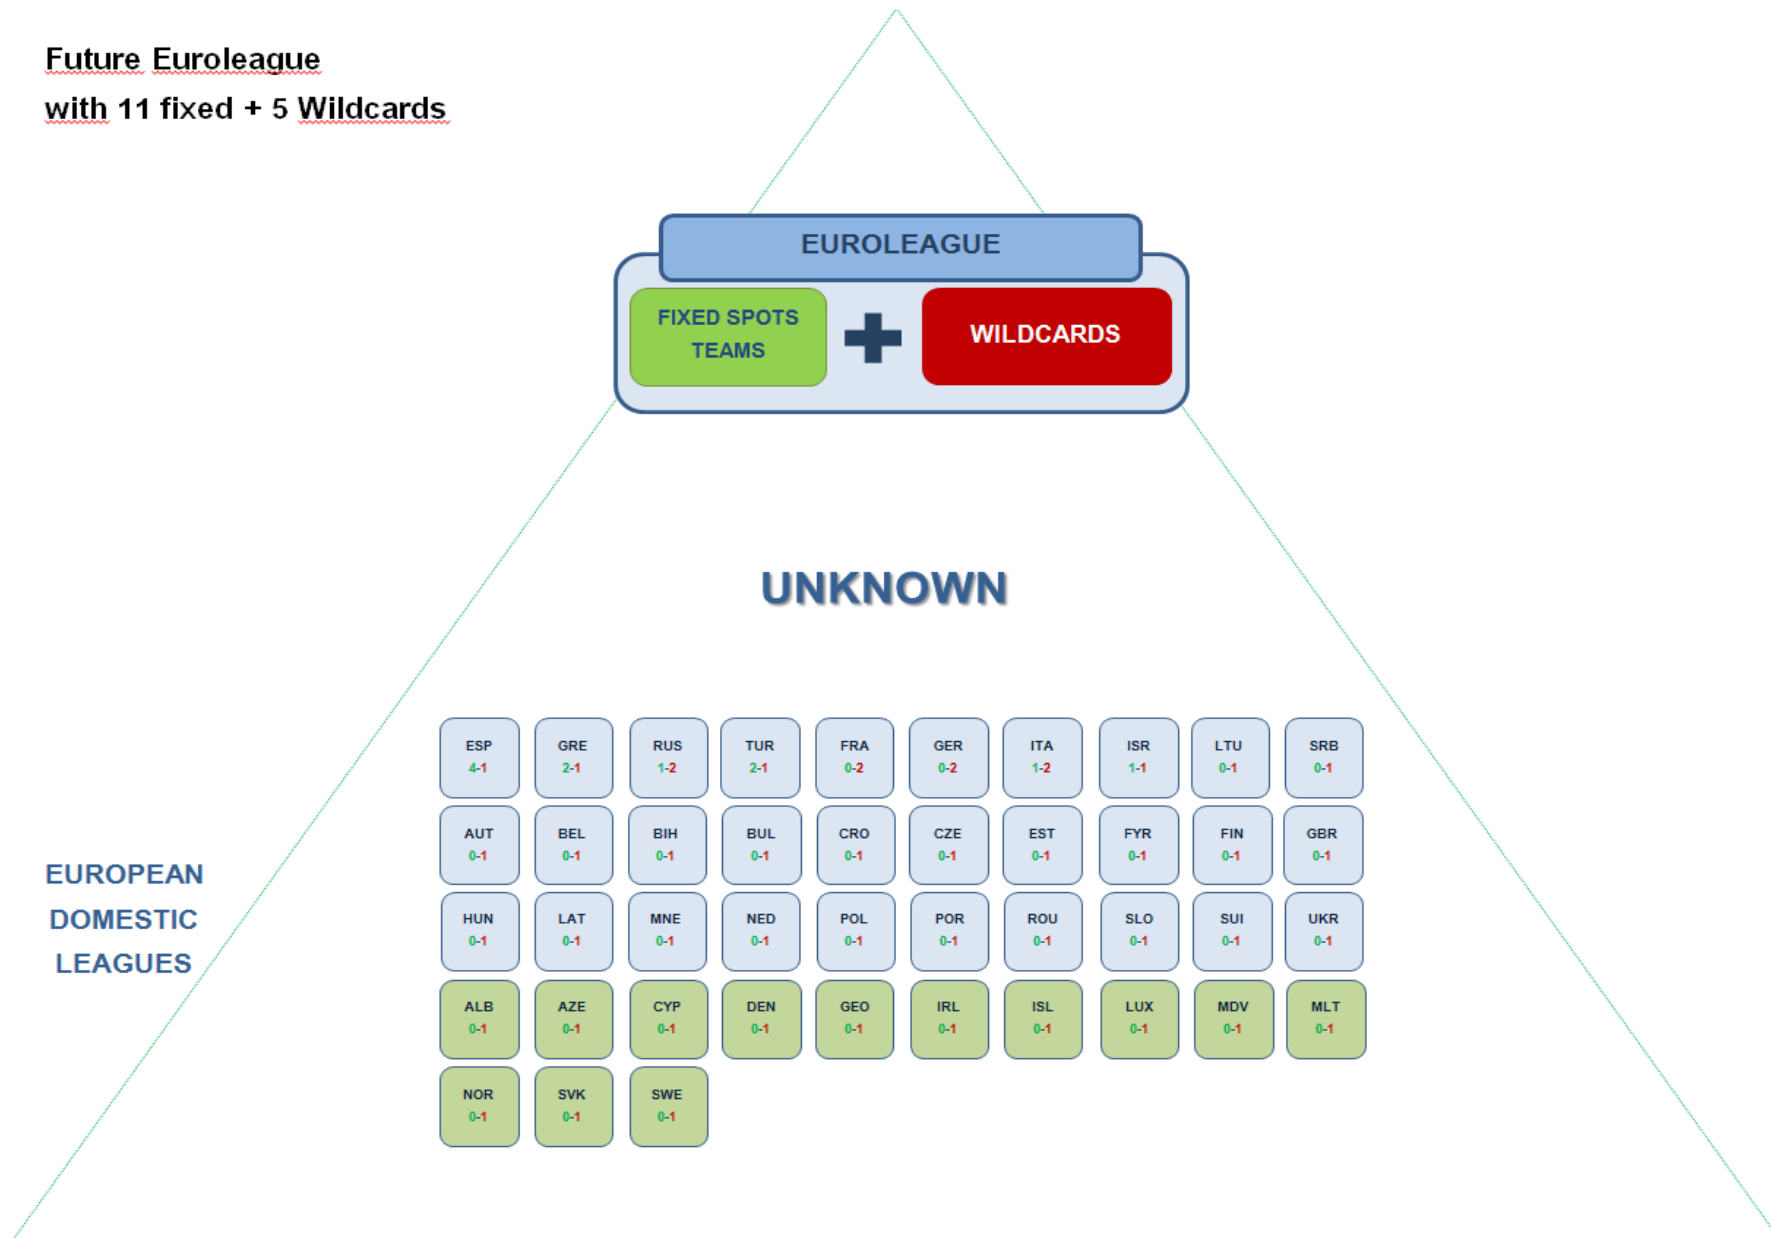

TOP 16
with 13 fixed + 3 Qualifications

14 GS
with 14 fixed + 6 Qualifications

SEMI-CLOSED LEAGUE
Link to Domestic League

SEMI-CLOSED LEAGUE
join Domestic Play-off

Future Euroleague
with 11 fixed + 5 Wildcards