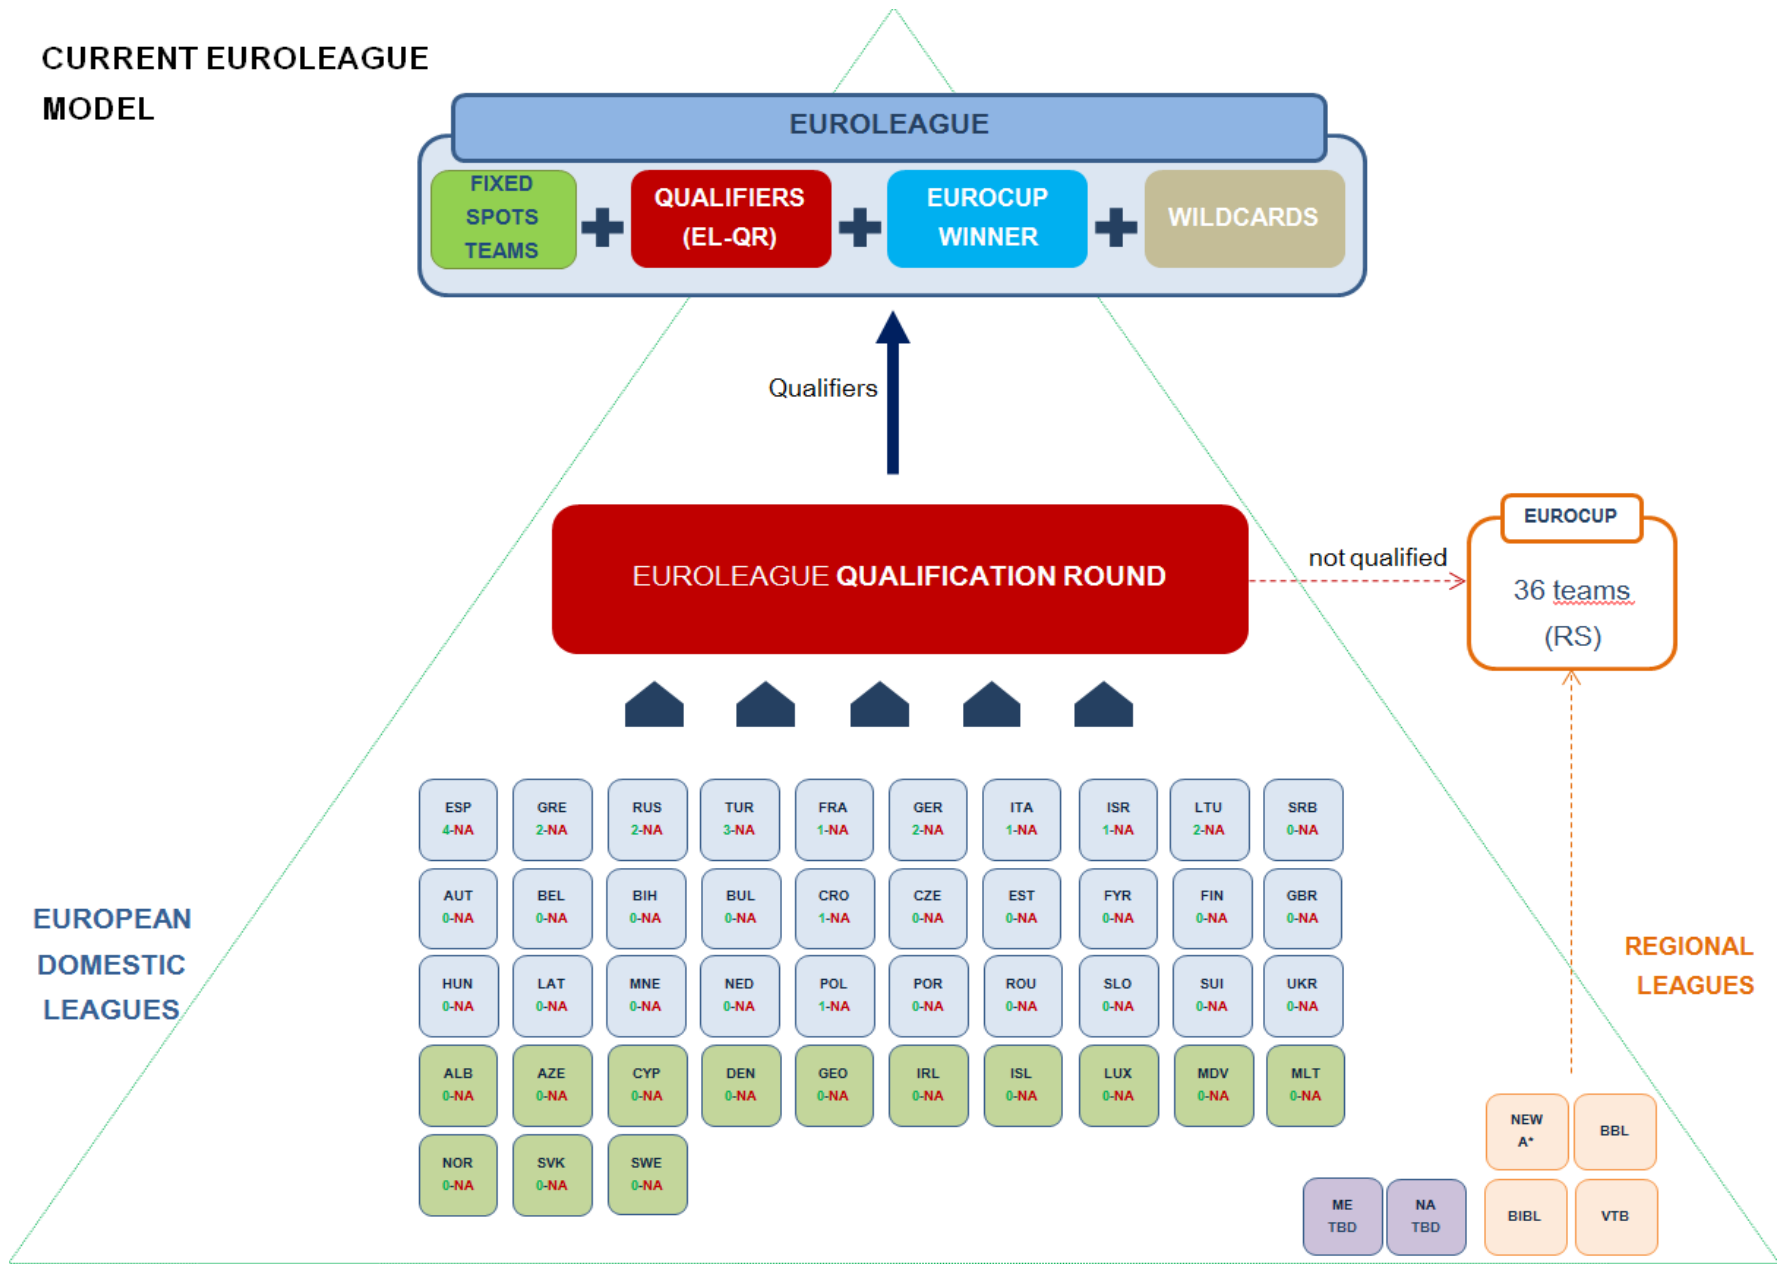

* New A is league of teams from 6 ex Yu countries

* According to press article

EUROPEAN CLUB COMPETITIONS STRUCTURE

CHAMPIONS 20

CHAMPIONS 20
with 8 fixed + 12 Qualifications

CHAMPIONS 32
with 16 fixed + 16 Qualifications

TOP 16
with 13 fixed + 3 Qualifications

14 GS
with 14 fixed + 6 Qualifications

SEMI-CLOSED LEAGUE
Link to Domestic League

SEMI-CLOSED LEAGUE
join Domestic Play-off

Future Euroleague
with 11 fixed + 5 Wildcards

EUROCUP – DRAFT PROPOSAL 1 – 64 TEAMS – 16 Games – 254 Games in Total

GROUP PHASE

PARTICIPATING TEAMS

- Minimum 12 losers from Euroleague Qualification Round (depending on the n° of teams).
- Maximum 6-8 clubs per country in both competitions in total (to be discussed).
- Regional competitions should qualify some teams (e.g. Adriatic League) if all participating NFs agree.
- Competition to be operated by FIBA Europe.
- **Regional draw possible for Group Phase – Pan-European competition for Final Phase.**
- For the seasons 2016/2017 and after, a pan-continental tournament could be played after the Eurocup Competition with teams from North Africa (Egypt, Tunisia & Algeria) and Middle East (Lebanon, Qatar, Iran & Jordan) and the winner (and finalist) of the Eurocup.

SYSTEM – 16 Groups of 4 teams – 6 games in total – 192 games

- Each team plays Home & Away within the group.
- Best 2 of each group advance to Round of 32.

FINAL PHASE

SYSTEM – Knockout system (Home & Away) until Finals – 10 Games in total – 62 games