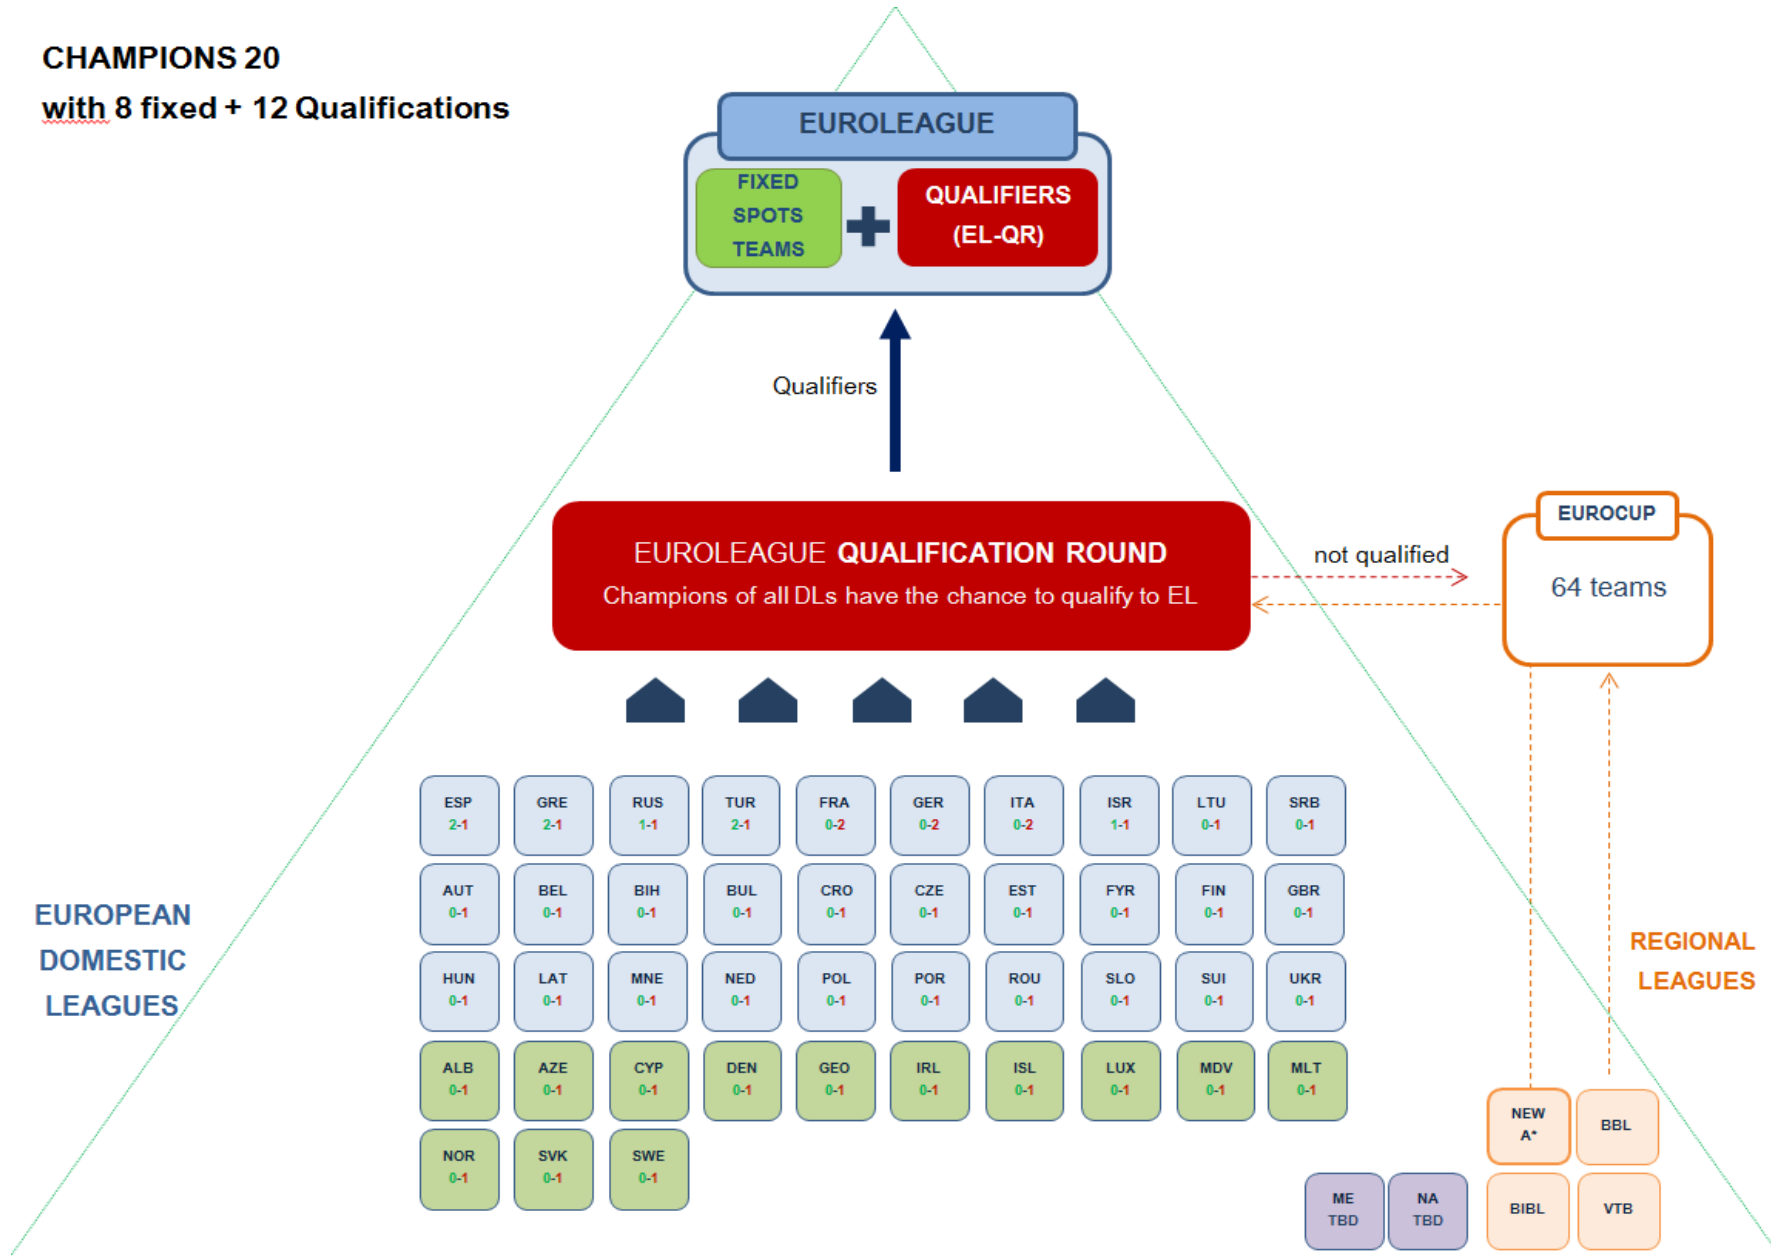

* New A is league of teams from 6 ex Yu countries

* According to press article

EUROPEAN CLUB COMPETITIONS STRUCTURE

CHAMPIONS 20

CHAMPIONS 20
with 8 fixed + 12 Qualifications

CHAMPIONS 32
with 16 fixed + 16 Qualifications

TOP 16
with 13 fixed + 3 Qualifications

14 GS
with 14 fixed + 6 Qualifications

SEMI-CLOSED LEAGUE
Link to Domestic League

SEMI-CLOSED LEAGUE
join Domestic Play-off

Future Euroleague
with 11 fixed + 5 Wildcards

EUROCUP – DRAFT PROPOSAL 1 – 64 TEAMS – 16 Games – 254 Games in Total

GROUP PHASE

PARTICIPATING TEAMS

- Minimum 12 losers from Euroleague Qualification Round (depending on the n° of teams).
- Maximum 6-8 clubs per country in both competitions in total (to be discussed).
- Regional competitions should qualify some teams (e.g. Adriatic League) if all participating NFs agree.
- Competition to be operated by FIBA Europe.
- **Regional draw possible for Group Phase – Pan-European competition for Final Phase.**
- For the seasons 2016/2017 and after, a pan-continental tournament could be played after the Eurocup Competition with teams from North Africa (Egypt, Tunisia & Algeria) and Middle East (Lebanon, Qatar, Iran & Jordan) and the winner (and finalist) of the Eurocup.

SYSTEM – 16 Groups of 4 teams – 6 games in total – 192 games

- Each team plays Home & Away within the group.
- Best 2 of each group advance to Round of 32.

FINAL PHASE

SYSTEM – Knockout system (Home & Away) until Finals – 10 Games in total – 62 games