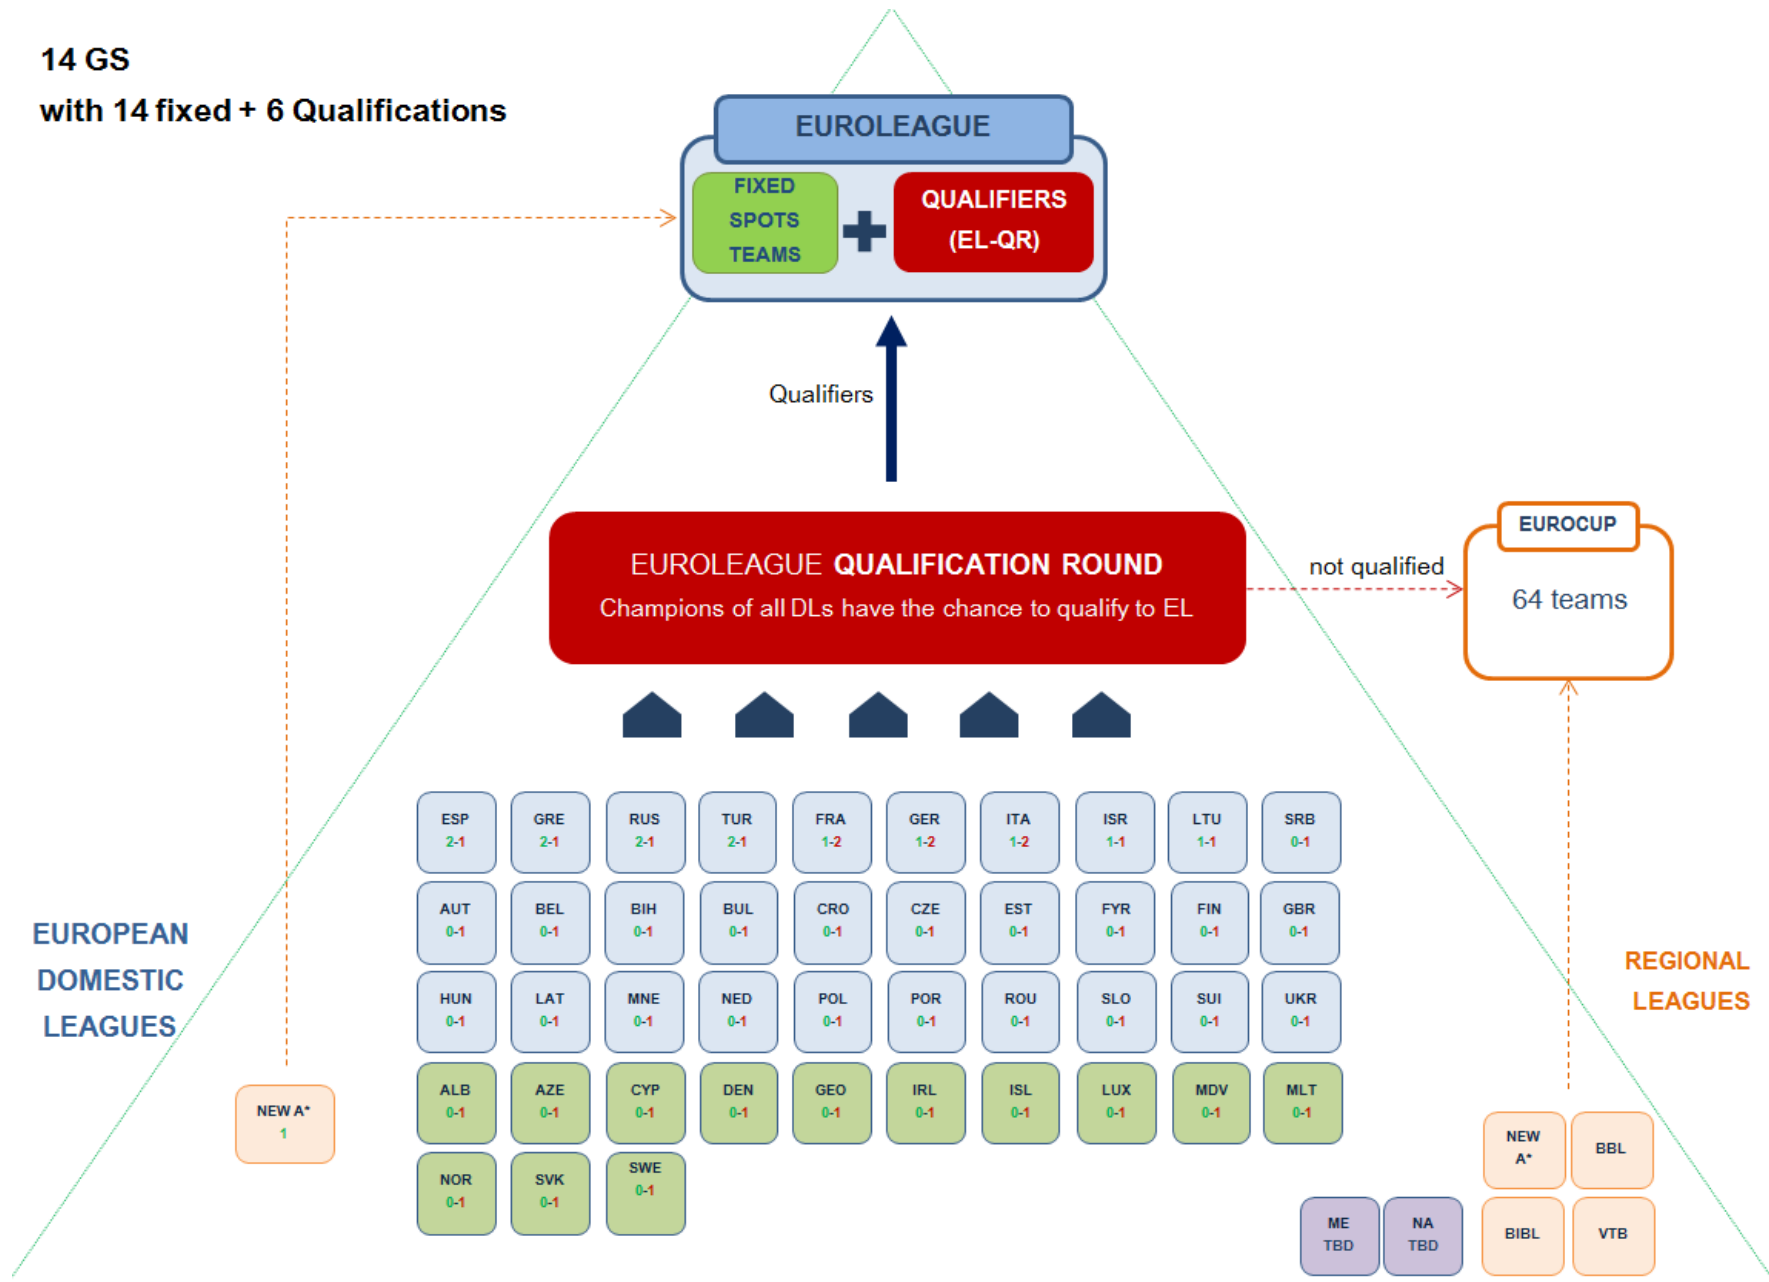

* New A is league of teams from 6 ex Yu countries

* According to press article

EUROPEAN CLUB COMPETITIONS STRUCTURE

CHAMPIONS 20

CHAMPIONS 20
with 8 fixed + 12 Qualifications

CHAMPIONS 32
with 16 fixed + 16 Qualifications

TOP 16
with 13 fixed + 3 Qualifications

14 GS
with 14 fixed + 6 Qualifications

SEMI-CLOSED LEAGUE
Link to Domestic League

SEMI-CLOSED LEAGUE
join Domestic Play-off

Future Euroleague
with 11 fixed + 5 Wildcards

EUROCUP – DRAFT PROPOSAL 1 – 64 TEAMS – 16 Games – 254 Games in Total

GROUP PHASE

PARTICIPATING TEAMS

- Minimum 12 losers from Euroleague Qualification Round (depending on the n° of teams).
- Maximum 6-8 clubs per country in both competitions in total (to be discussed).
- Regional competitions should qualify some teams (e.g. Adriatic League) if all participating NFs agree.
- Competition to be operated by FIBA Europe.
- **Regional draw possible for Group Phase – Pan-European competition for Final Phase.**
- For the seasons 2016/2017 and after, a pan-continental tournament could be played after the Eurocup Competition with teams from North Africa (Egypt, Tunisia & Algeria) and Middle East (Lebanon, Qatar, Iran & Jordan) and the winner (and finalist) of the Eurocup.

SYSTEM – 16 Groups of 4 teams – 6 games in total – 192 games

- Each team plays Home & Away within the group.
- Best 2 of each group advance to Round of 32.

FINAL PHASE

SYSTEM – Knockout system (Home & Away) until Finals – 10 Games in total – 62 games