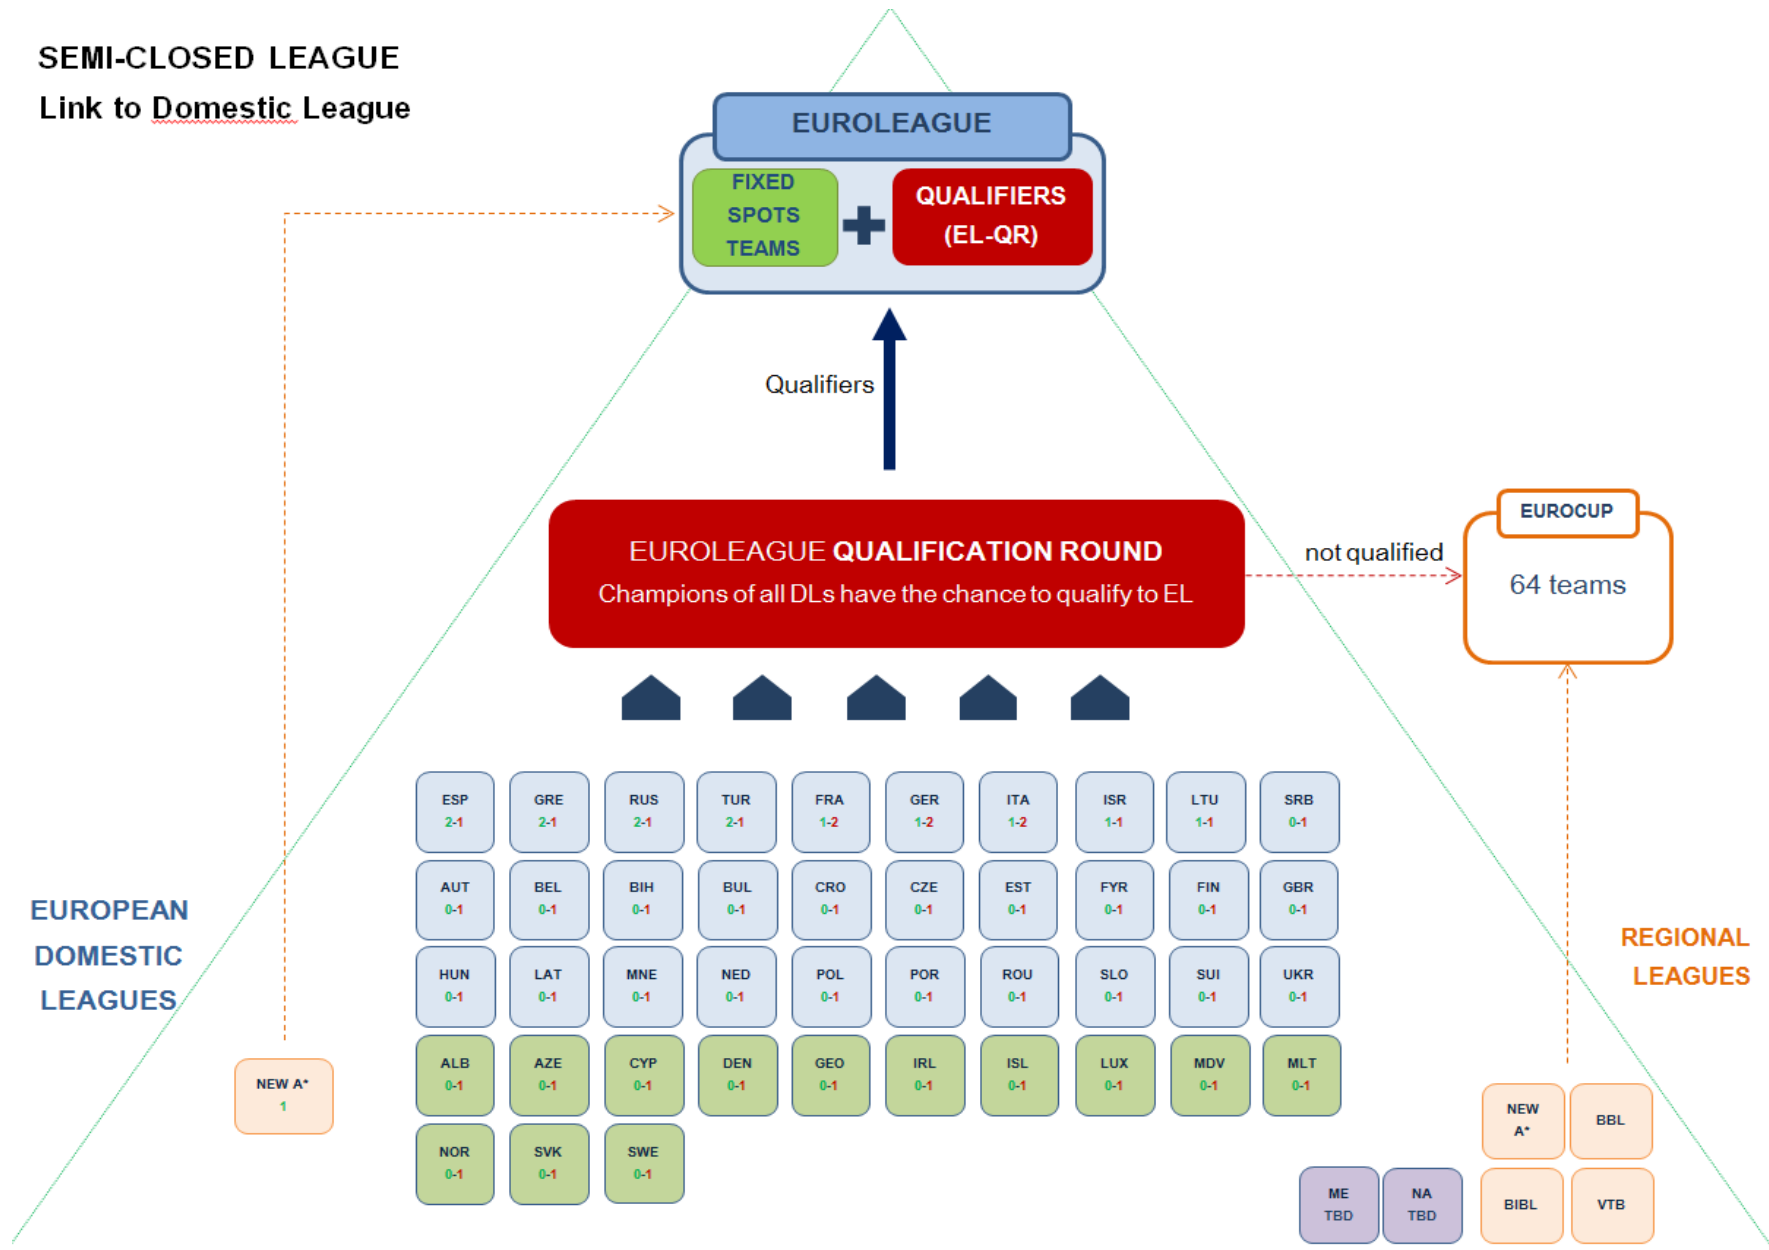

* New A is league of teams from 6 ex Yu countries

* According to press article

EUROPEAN CLUB COMPETITIONS STRUCTURE

CHAMPIONS 20

CHAMPIONS 20
with 8 fixed + 12 Qualifications

CHAMPIONS 32
with 16 fixed + 16 Qualifications

TOP 16
with 13 fixed + 3 Qualifications

14 GS
with 14 fixed + 6 Qualifications

SEMI-CLOSED LEAGUE
Link to Domestic League

SEMI-CLOSED LEAGUE
join Domestic Play-off

Future Euroleague
with 11 fixed + 5 Wildcards

EUROCUP – DRAFT PROPOSAL 1 – 64 TEAMS – 16 Games – 254 Games in Total

GROUP PHASE

PARTICIPATING TEAMS

- Minimum 12 losers from Euroleague Qualification Round (depending on the n° of teams).
- Maximum 6-8 clubs per country in both competitions in total (to be discussed).
- Regional competitions should qualify some teams (e.g. Adriatic League) if all participating NFs agree.
- Competition to be operated by FIBA Europe.
- **Regional draw possible for Group Phase – Pan-European competition for Final Phase.**
- For the seasons 2016/2017 and after, a pan-continental tournament could be played after the Eurocup Competition with teams from North Africa (Egypt, Tunisia & Algeria) and Middle East (Lebanon, Qatar, Iran & Jordan) and the winner (and finalist) of the Eurocup.

SYSTEM – 16 Groups of 4 teams – 6 games in total – 192 games

- Each team plays Home & Away within the group.
- Best 2 of each group advance to Round of 32.

FINAL PHASE

SYSTEM – Knockout system (Home & Away) until Finals – 10 Games in total – 62 games