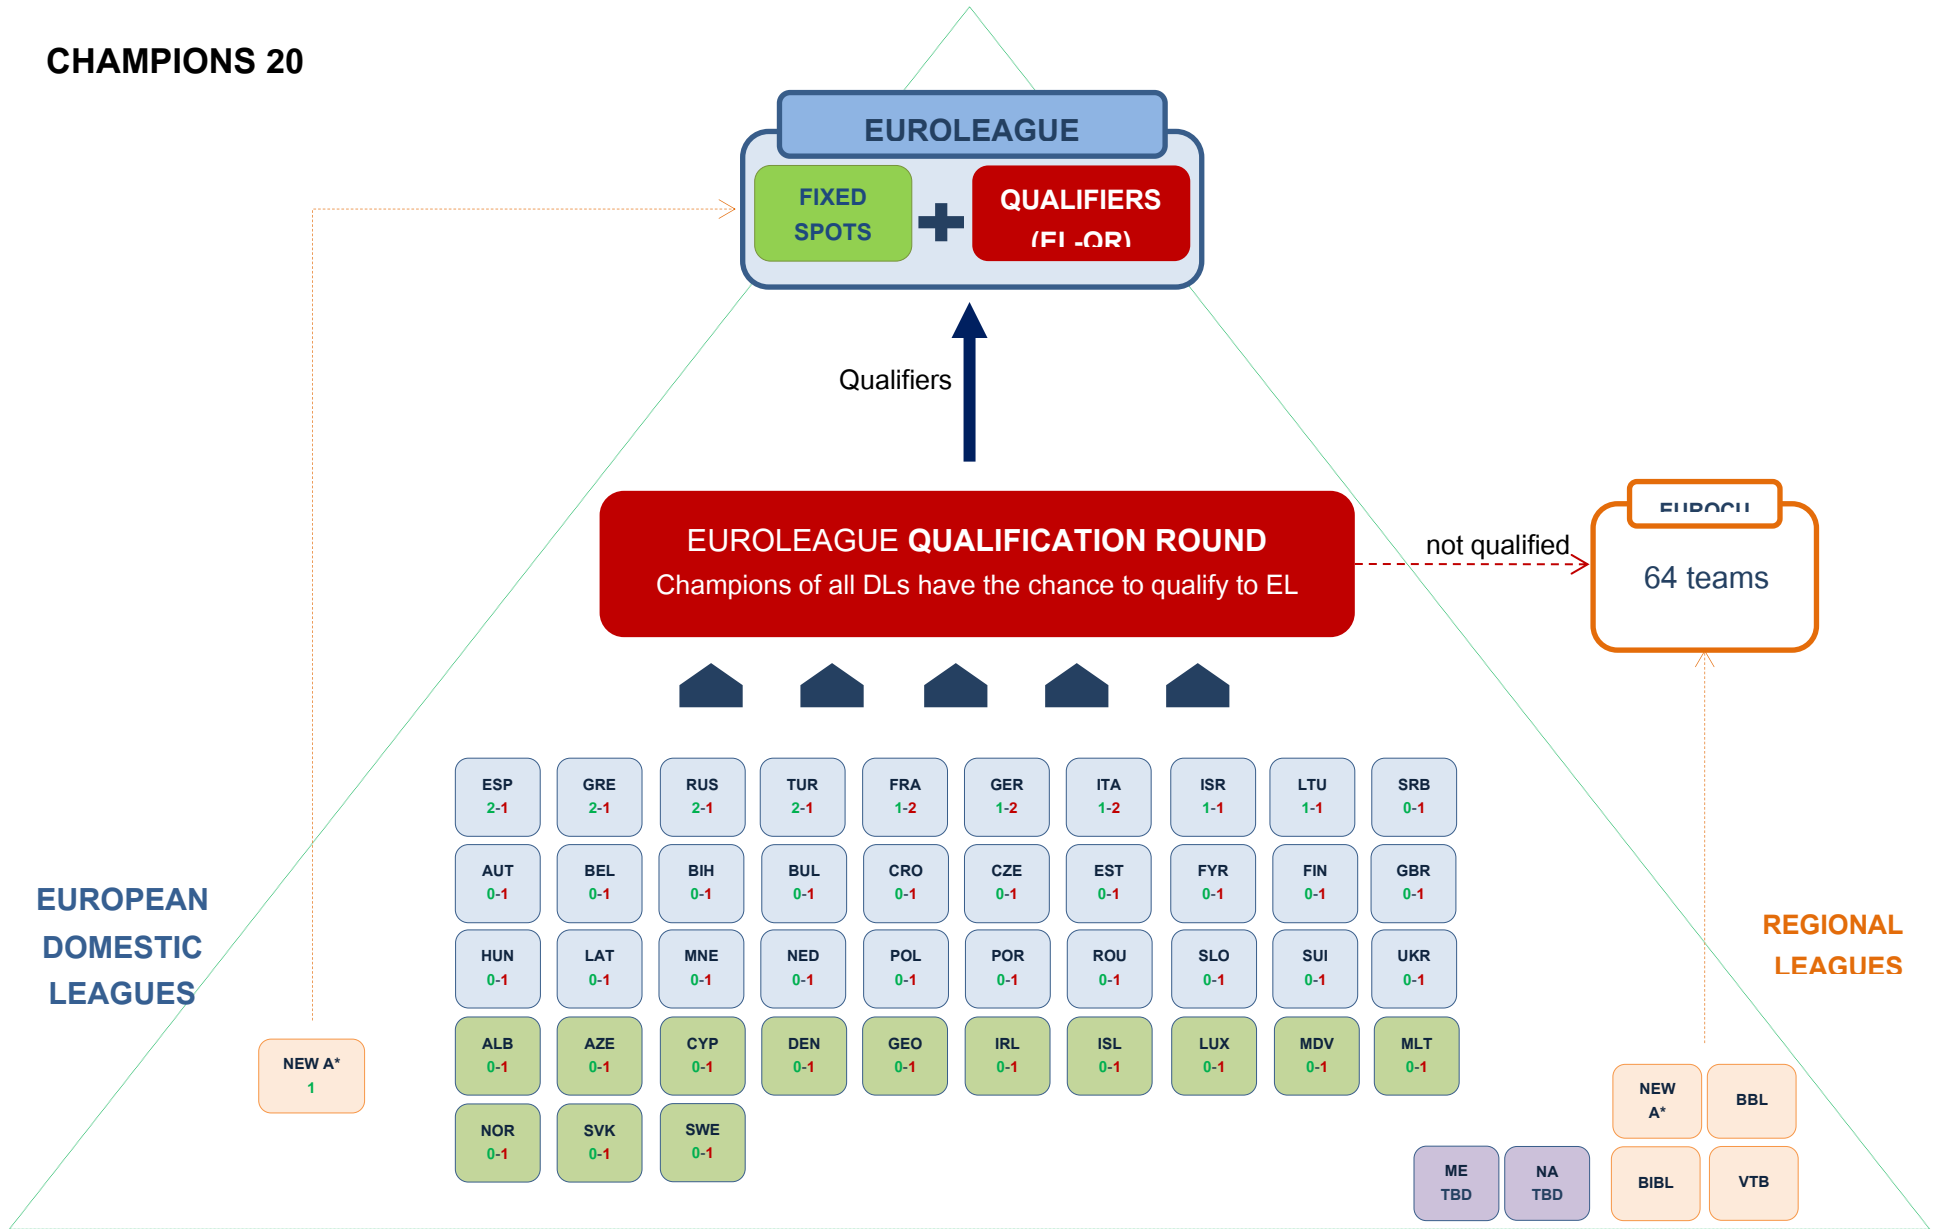

REGULAR SEASON (1 October → 12 May)

SYSTEM – League – 30 games per team/15 home games – 240 games in total regular season

1. Each team plays H&A against the other 15 teams.
2. 8 teams advance to Quarter-Finals.

* New A is league of teams from 6 ex Yu countries

* According to press article

EUROPEAN CLUB COMPETITIONS STRUCTURE

CHAMPIONS 20

CHAMPIONS 20
with 8 fixed + 12 Qualifications

CHAMPIONS 32
with 16 fixed + 16 Qualifications

TOP 16
with 13 fixed + 3 Qualifications

14 GS
with 14 fixed + 6 Qualifications

SEMI-CLOSED LEAGUE
Link to Domestic League

SEMI-CLOSED LEAGUE
join Domestic Play-off

Future Euroleague
with 11 fixed + 5 Wildcards