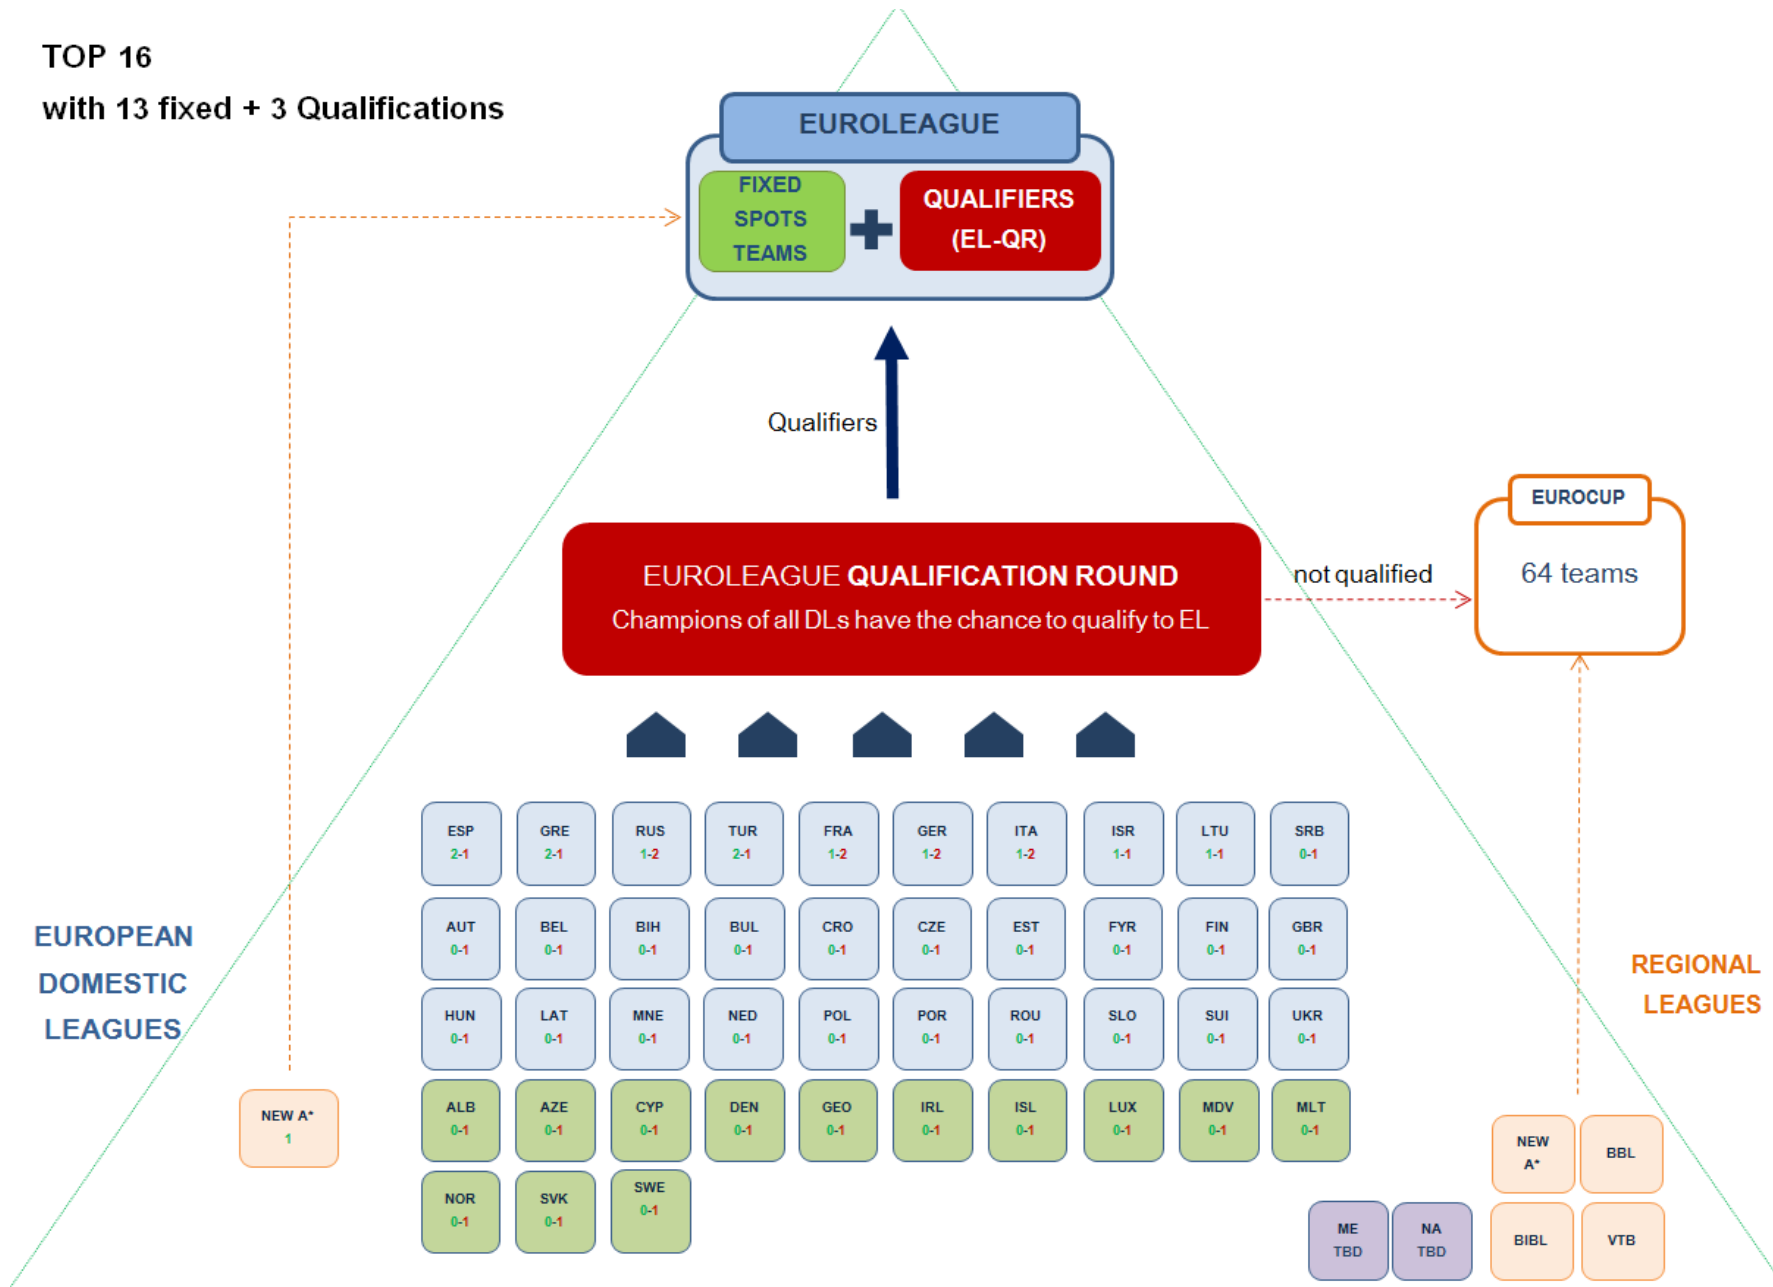

* New A is league of teams from 6 ex Yu countries

* According to press article

EUROPEAN CLUB COMPETITIONS STRUCTURE

CHAMPIONS 20

CHAMPIONS 20
with 8 fixed + 12 Qualifications

CHAMPIONS 32
with 16 fixed + 16 Qualifications

TOP 16
with 13 fixed + 3 Qualifications

14 GS
with 14 fixed + 6 Qualifications

SEMI-CLOSED LEAGUE
Link to Domestic League

SEMI-CLOSED LEAGUE
join Domestic Play-off

Future Euroleague
with 11 fixed + 5 Wildcards

EUROCUP – DRAFT PROPOSAL 1 – 64 TEAMS – 16 Games – 254 Games in Total

GROUP PHASE

PARTICIPATING TEAMS

- Minimum 12 losers from Euroleague Qualification Round (depending on the n° of teams).
- Maximum 6-8 clubs per country in both competitions in total (to be discussed).
- Regional competitions should qualify some teams (e.g. Adriatic League) if all participating NFs agree.
- Competition to be operated by FIBA Europe.
- **Regional draw possible for Group Phase – Pan-European competition for Final Phase.**
- For the seasons 2016/2017 and after, a pan-continental tournament could be played after the Eurocup Competition with teams from North Africa (Egypt, Tunisia & Algeria) and Middle East (Lebanon, Qatar, Iran & Jordan) and the winner (and finalist) of the Eurocup.

SYSTEM – 16 Groups of 4 teams – 6 games in total – 192 games

- Each team plays Home & Away within the group.
- Best 2 of each group advance to Round of 32.

FINAL PHASE

SYSTEM – Knockout system (Home & Away) until Finals – 10 Games in total – 62 games