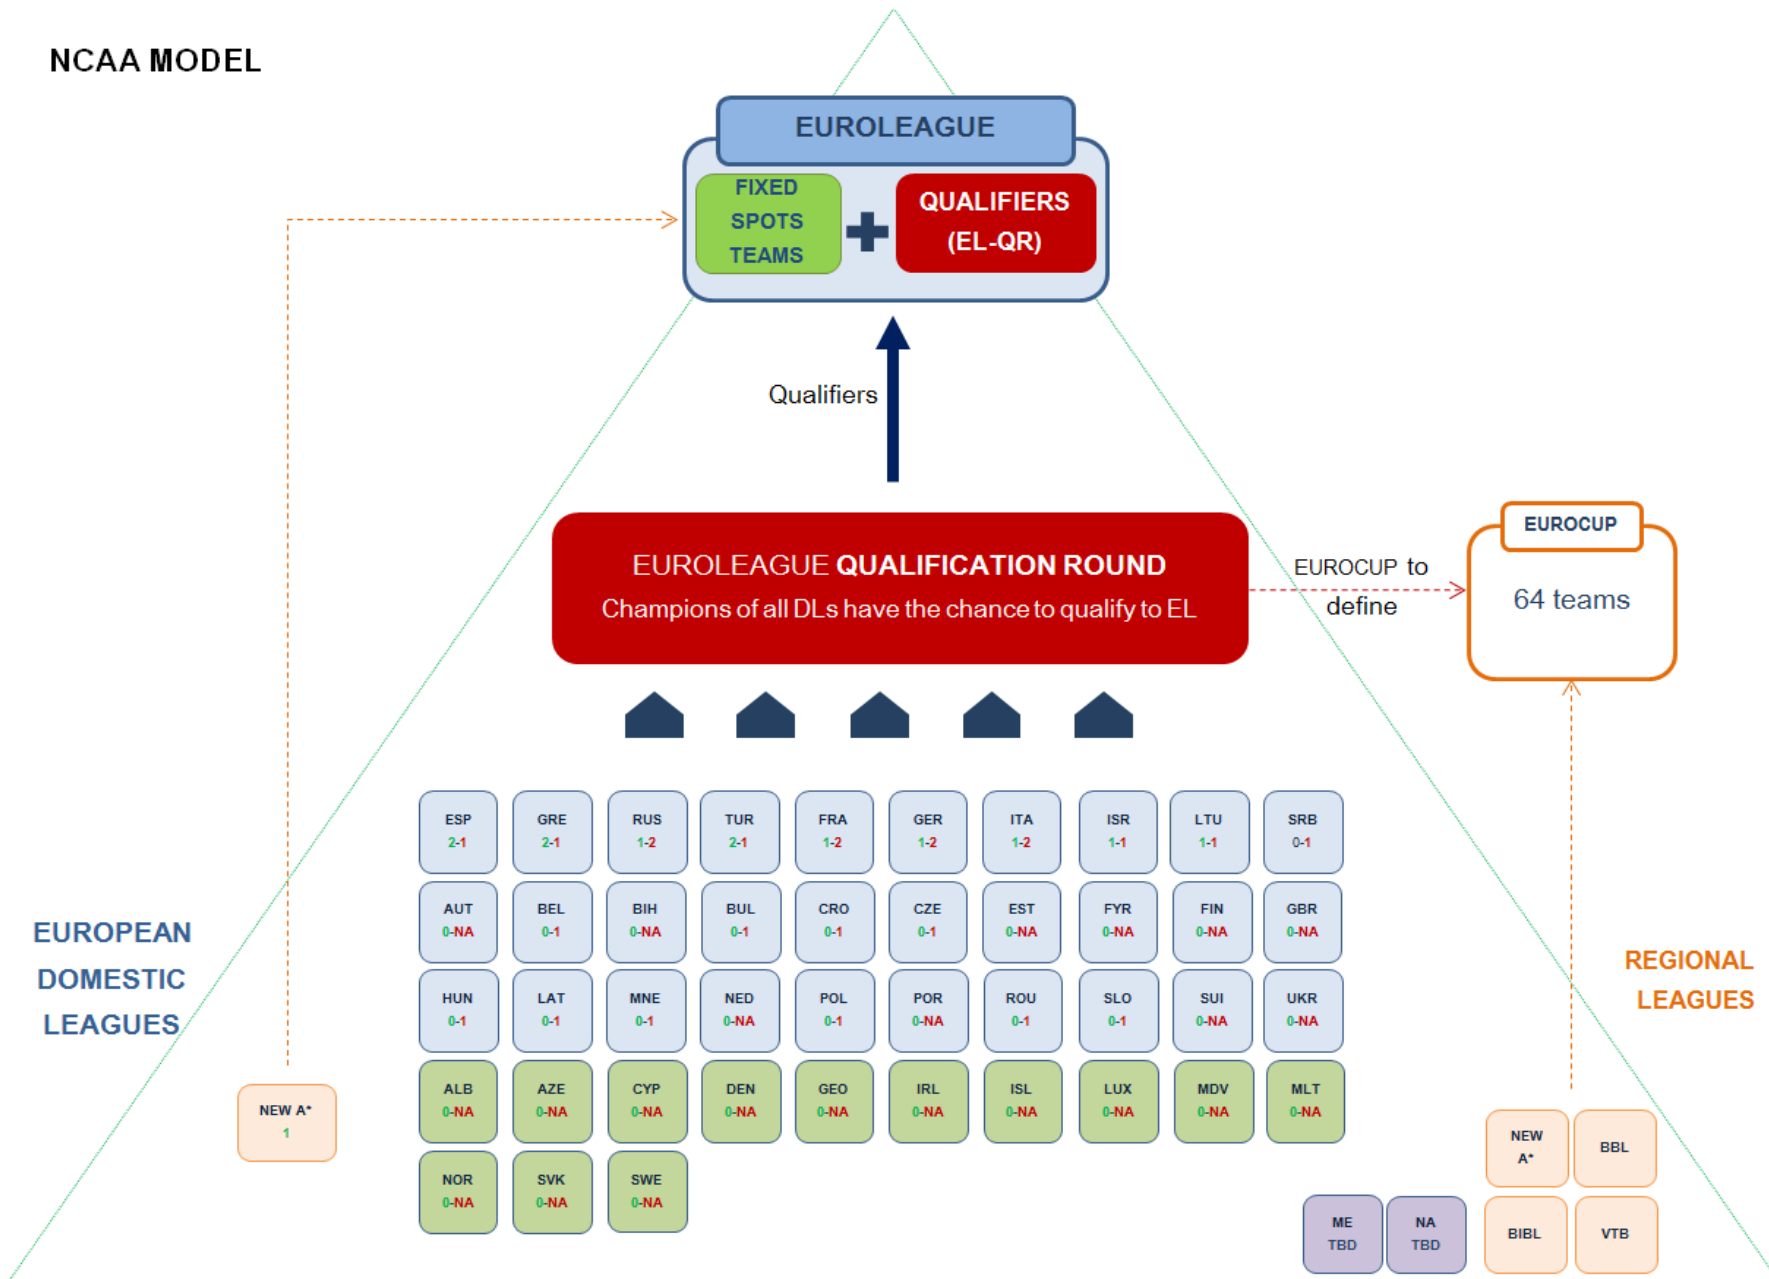

* New A is league of teams from 6 ex Yu countries

* According to press article

EUROPEAN CLUB COMPETITIONS STRUCTURE

CHAMPIONS 20

CHAMPIONS 20
with 8 fixed + 12 Qualifications

CHAMPIONS 32
with 16 fixed + 16 Qualifications

TOP 16
with 13 fixed + 3 Qualifications

14 GS
with 14 fixed + 6 Qualifications

SEMI-CLOSED LEAGUE
Link to Domestic League

SEMI-CLOSED LEAGUE
join Domestic Play-off

Future Euroleague
with 11 fixed + 5 Wildcards

EUROCUP – DRAFT PROPOSAL 1 – 64 TEAMS – 16 Games – 254 Games in Total

GROUP PHASE

PARTICIPATING TEAMS

- Minimum 12 losers from Euroleague Qualification Round (depending on the n° of teams).
- Maximum 6-8 clubs per country in both competitions in total (to be discussed).
- Regional competitions should qualify some teams (e.g. Adriatic League) if all participating NFs agree.
- Competition to be operated by FIBA Europe.
- **Regional draw possible for Group Phase – Pan-European competition for Final Phase.**
- For the seasons 2016/2017 and after, a pan-continental tournament could be played after the Eurocup Competition with teams from North Africa (Egypt, Tunisia & Algeria) and Middle East (Lebanon, Qatar, Iran & Jordan) and the winner (and finalist) of the Eurocup.

SYSTEM – 16 Groups of 4 teams – 6 games in total – 192 games

- Each team plays Home & Away within the group.
- Best 2 of each group advance to Round of 32.

FINAL PHASE

SYSTEM – Knockout system (Home & Away) until Finals – 10 Games in total – 62 games