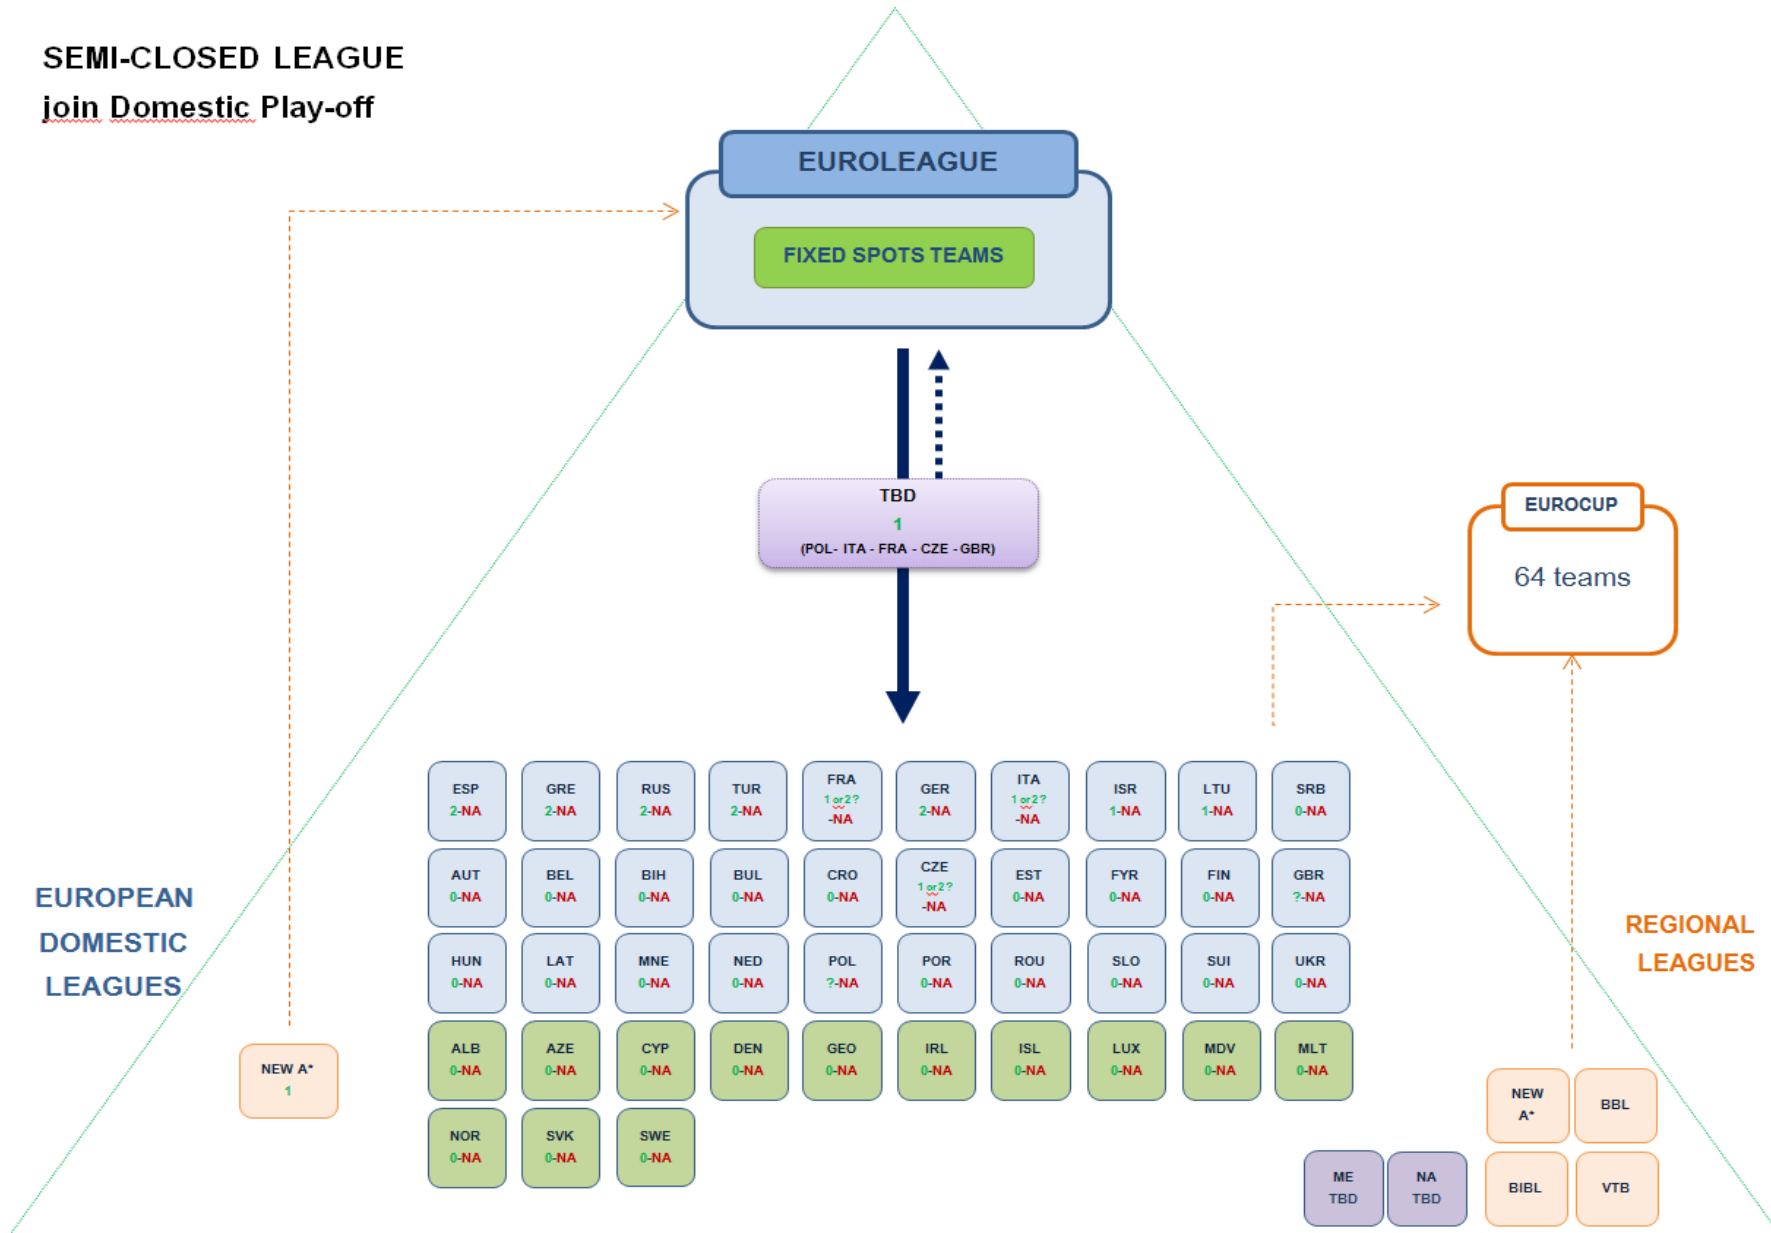

TOP 16
with 13 fixed + 3 Qualifications

14 GS
with 14 fixed + 6 Qualifications

SEMI-CLOSED LEAGUE
Link to Domestic League

SEMI-CLOSED LEAGUE
join Domestic Play-off

Future Euroleague
with 11 fixed + 5 Wildcards

EUROCUP – DRAFT PROPOSAL 1 – 64 TEAMS – 16 Games – 254 Games in Total

GROUP PHASE

PARTICIPATING TEAMS

- Minimum 12 losers from Euroleague Qualification Round (depending on the n° of teams).
- Maximum 6-8 clubs per country in both competitions in total (to be discussed).
- Regional competitions should qualify some teams (e.g. Adriatic League) if all participating NFs agree.
- Competition to be operated by FIBA Europe.
- **Regional draw possible for Group Phase – Pan-European competition for Final Phase.**
- For the seasons 2016/2017 and after, a pan-continental tournament could be played after the Eurocup Competition with teams from North Africa (Egypt, Tunisia & Algeria) and Middle East (Lebanon, Qatar, Iran & Jordan) and the winner (and finalist) of the Eurocup.

SYSTEM – 16 Groups of 4 teams – 6 games in total – 192 games

- Each team plays Home & Away within the group.
- Best 2 of each group advance to Round of 32.

FINAL PHASE

SYSTEM – Knockout system (Home & Away) until Finals – 10 Games in total – 62 games