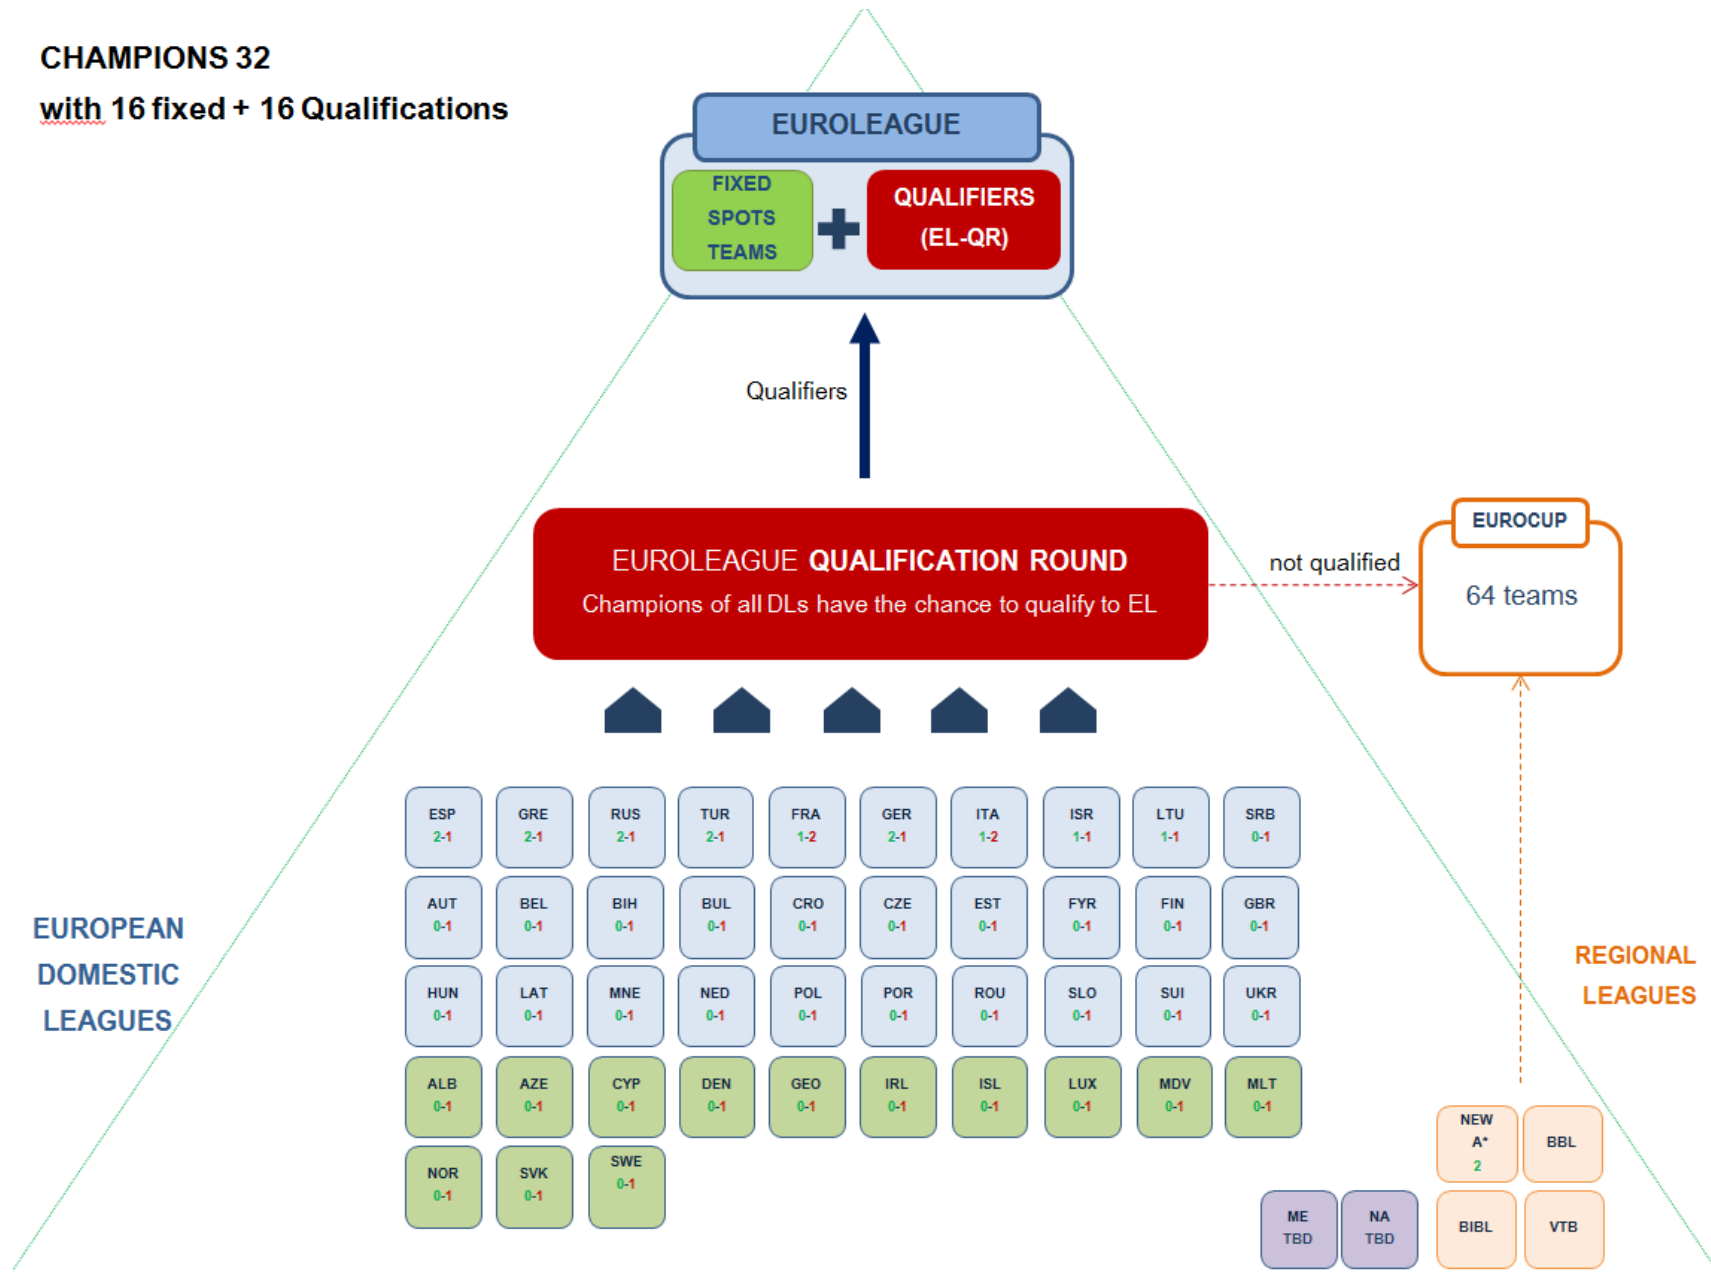

* New A is league of teams from 6 ex Yu countries

* According to press article

EUROPEAN CLUB COMPETITIONS STRUCTURE

CHAMPIONS 20

CHAMPIONS 20
with 8 fixed + 12 Qualifications

CHAMPIONS 32
with 16 fixed + 16 Qualifications

TOP 16
with 13 fixed + 3 Qualifications

14 GS
with 14 fixed + 6 Qualifications

SEMI-CLOSED LEAGUE
Link to Domestic League

SEMI-CLOSED LEAGUE
join Domestic Play-off

Future Euroleague
with 11 fixed + 5 Wildcards

EUROCUP – DRAFT PROPOSAL 1 – 64 TEAMS – 16 Games – 254 Games in Total

GROUP PHASE

PARTICIPATING TEAMS

- Minimum 12 losers from Euroleague Qualification Round (depending on the n° of teams).
- Maximum 6-8 clubs per country in both competitions in total (to be discussed).
- Regional competitions should qualify some teams (e.g. Adriatic League) if all participating NFs agree.
- Competition to be operated by FIBA Europe.
- **Regional draw possible for Group Phase – Pan-European competition for Final Phase.**
- For the seasons 2016/2017 and after, a pan-continental tournament could be played after the Eurocup Competition with teams from North Africa (Egypt, Tunisia & Algeria) and Middle East (Lebanon, Qatar, Iran & Jordan) and the winner (and finalist) of the Eurocup.

SYSTEM – 16 Groups of 4 teams – 6 games in total – 192 games

- Each team plays Home & Away within the group.
- Best 2 of each group advance to Round of 32.

FINAL PHASE

SYSTEM – Knockout system (Home & Away) until Finals – 10 Games in total – 62 games